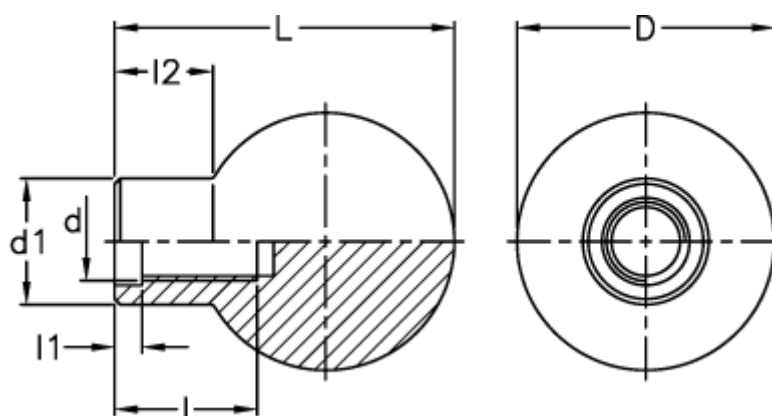

Data Sheet

Article number: 2304045991
Description: E+G Handle
P.111/47-M10

Measures

D	= 47
d	= M10
d1	= 23
l	= 26
L	= 62
l1 +/-0.5	= 5
l2	= 17